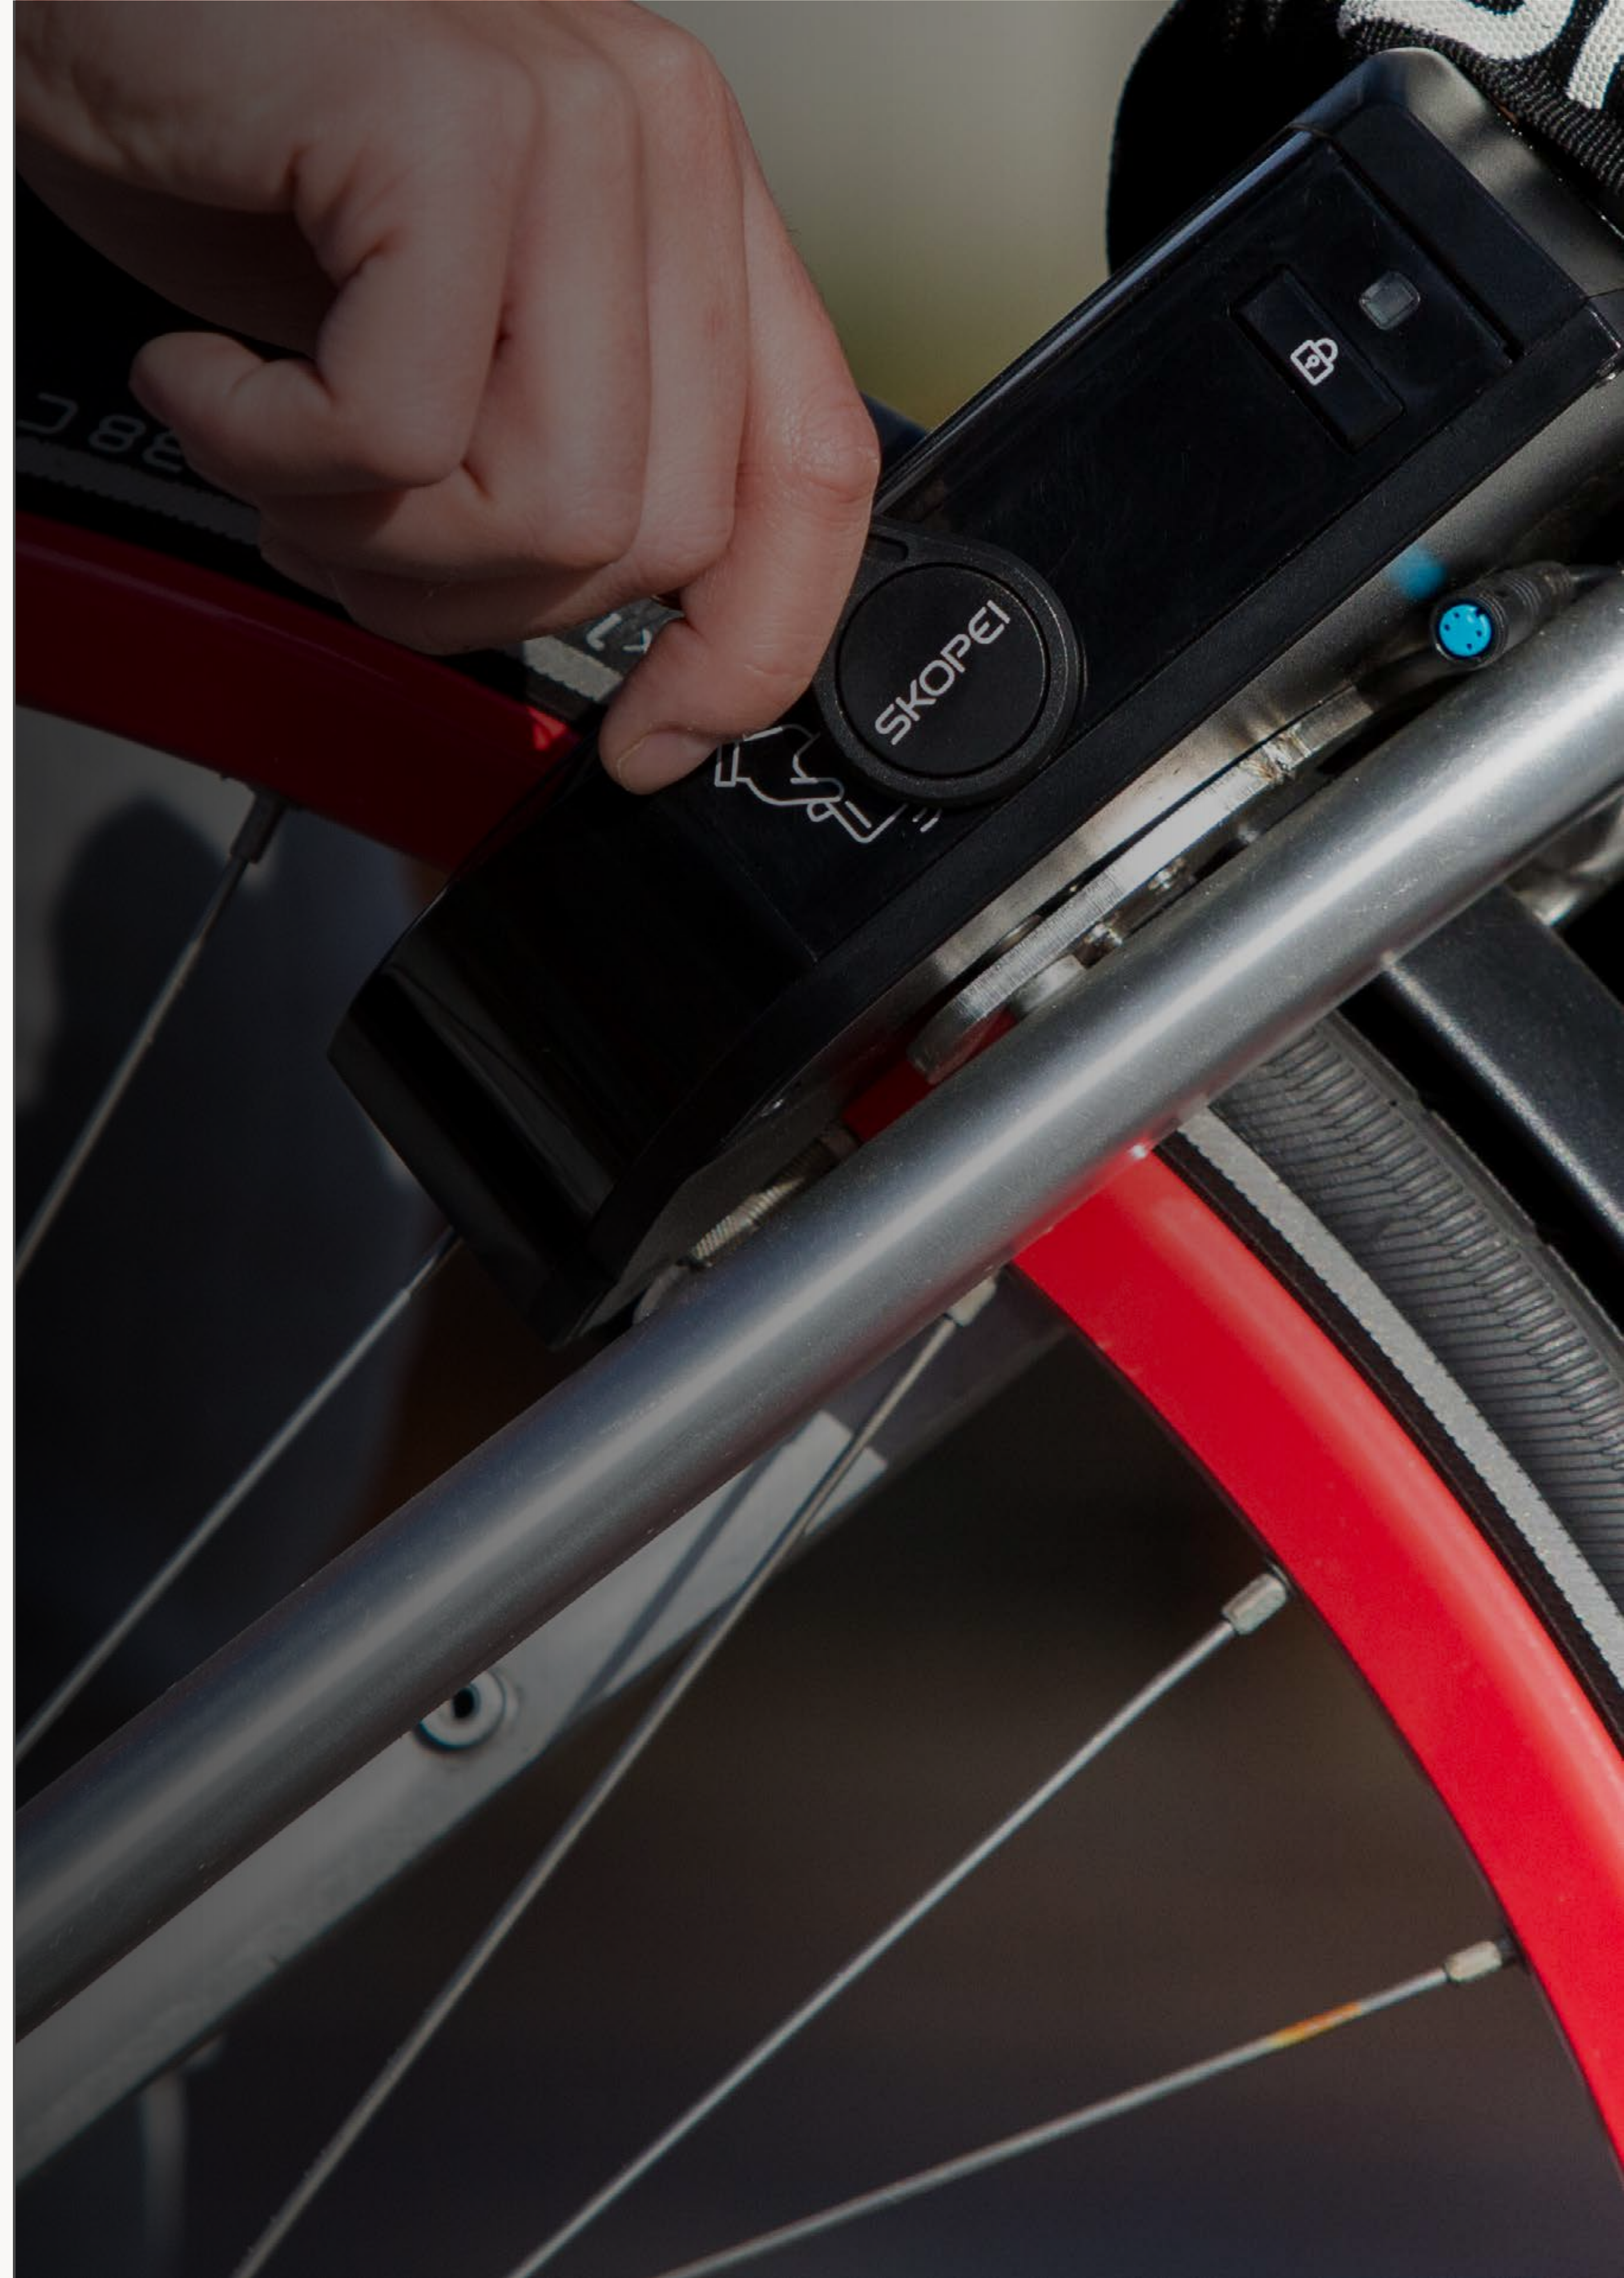

Specifications

Electronic bike lock system

Key features

With Skopei's in-house developed smart bike locks, users can quickly and easily book a bike or pool bike. They can be implemented within hubs or free-floating concepts and easily unlocked via NFC, Bluetooth, or keypad. Explore the three variants of the Smart Bike Lock.

Smart bike locks

Smart bike Lock NFC

Smart bike lock Bluetooth

Smart bike Lock Keypad

Battery

9000 mAh, Li-ION battery upto 24 months (GPS upto 12 months)

Battery

9000 mAh, Li-ION battery upto 24 months

Metal locking component with hardened steel casing
Exterior casing made of polycarbonate with polished surfaces for interaction

User feedback

Sound	Multi-tone peep
Light	Multi-colour LED

Maintenance

Use the product mounted on the trailer using the mounting holes
Grease once a year